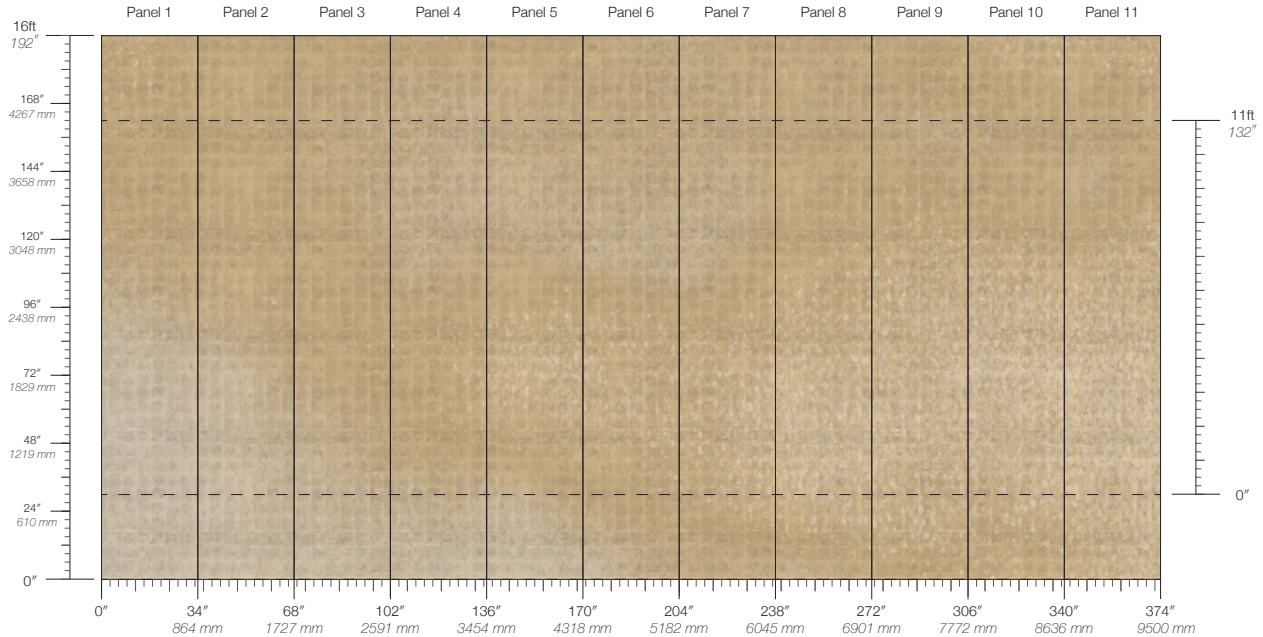

Calico

IMPRESSION

Tear Sheet

Impression is an immersion
in the abstract language
of the senses.

AMBIANCE

DAPPLE

GLIMPSE

HARMONY

IMBUE

INFUSE

Impression Dapple

Suitable for residential and some commercial projects

COLOR
Dapple

ITEM
5602

CONTENT
Dutch Metal Leaf

PANEL WIDTH
34" / 864 mm trimmed

PANEL HEIGHT
132" / 3353 mm standard
192" / 4877 mm extended

REPEAT
Non-repeating

STOCK
Made to order

LEAD TIME
4 weeks to print

MINIMUM
1 panel

PRICE
Available upon request

ORIGIN
USA

DETAILS
Custom options available